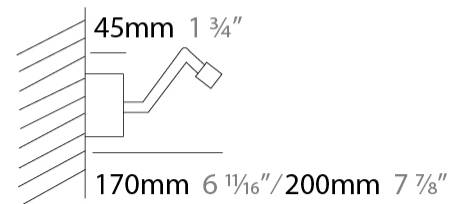

PROJECT
TYPE
SPECIFIER
QUANTITY
DATE

ZETA SURFACE

D43053-

base number   Finish
Options

1. To build a product code in our configurator select the specify button on the base model # product page
2. To build a manual product code on this datasheet choose from the options listed below in blue font and add the suffix to the base model #

GENERAL

Series: Zeta
Brand: Icone
Division: Design
Mounting Type: Surface
Mounting Location: Wall
Subcategory: Picture Light

PHYSICAL

Shape: Rectangle
Length (mm): 900
Length (in): 35 ⁷/₁₆
Extension (mm): 200
Extension (in): 7 ⁷/₈
Light Distribution: Direct / Indirect
Fixture Finish: BBZ / CHR / MGD
Fixture Material: Brass

ELECTRICAL

Lamp Type: LED
Input Wattage (W): 10.56
Dimming: Non-Dimmable
Driver Included: Yes
Driver Location: Integrated
Driver Type: Constant Voltage - Universal
Driver Class: Class 2
Input Voltage (V): 120 - 277
Output Voltage (V): 12
Upon Request: (See components) Remote: 0-10Vdc dimming

LED

Color Temperature (°K): 3000
Nominal Lumen (lm): 880
CRI: >90 CRI
Lamp Life (hrs): 50000

OPTICAL

RATINGS AND CERTIFICATIONS

Certified By: Certified for North American Standards
IP rating: IP20