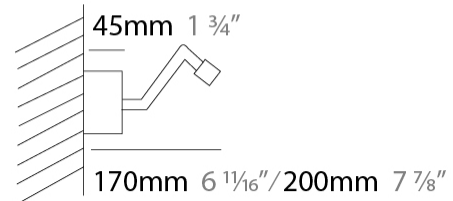

PROJECT	_____
TYPE	_____
SPECIFIER	_____
QUANTITY	_____
DATE	_____

ZETA SURFACE

D43052-

base number   Finish
Options

1. To build a product code in our configurator select the specify button on the base model # product page
2. To build a manual product code on this datasheet choose from the options listed below in blue font and add the suffix to the base model #

GENERAL

Series: Zeta
Brand: Icone
Division: Design
Mounting Type: Surface
Mounting Location: Wall
Subcategory: Picture Light

PHYSICAL

Shape: Rectangle
Length (mm): 700
Length (in): 27 ⁹/₁₆
Extension (mm): 200
Extension (in): 7 ⁷/₈
Light Distribution: Direct / Indirect
Fixture Finish: [BBZ / CHR / MGD](#)
Fixture Material: Brass

ELECTRICAL

Lamp Type: LED
Input Wattage (W): 7.92
Dimming: Non-Dimmable
Driver Included: Yes
Driver Location: Integrated
Driver Type: Constant Voltage - Universal
Driver Class: Class 2
Input Voltage (V): 120 - 277
Output Voltage (V): 12
Upon Request: (See components) Remote: 0-10Vdc dimming

LED

Color Temperature (°K): 3000
Nominal Lumen (lm): 660
CRI: >90 CRI
Lamp Life (hrs): 50000

OPTICAL

RATINGS AND CERTIFICATIONS

Certified By: Certified for North American Standards
IP rating: IP20